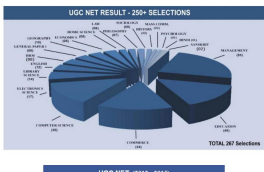

VPM CLASSES 267 SELECTIONS in UGC NET EXAMS

(2012-2015)

TOTAL 267 Selections

UGC NET (2012 - 2015)			
SUBJECTS	SELECTIONS	SUBJECTS	SELECTIONS
MANAGEMENT	48	ECONOMICS	5
EDUCATION	48	HOME SCIENCE	8
COMMERCE	34	LAW	6
COMPUTER SCIENCE	30	PHILOSOPHY	7
ELECTRONICS SCIENCE	17	SOIOLOGY	5
LIBRARY SCIENCE	14	HISTORY	3
ENGLISH	12	MASS COMMUNICATION	2
HRM	8	PSYCHOLOGY	1
GENERAL PAPER - I	8	HINDI	1
GEOGRAPHY	10	SANSKRIT	2